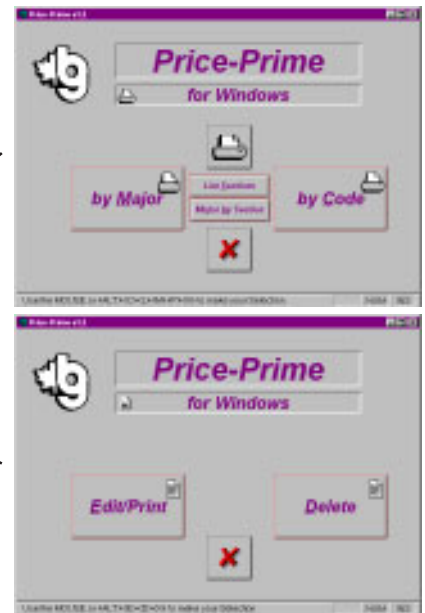

Some of *Price-Prime's* features are:

- Runs in Microsoft Windows 3.1™, Windows 9X™
- Quick and easy installation and updating
- Graphical interface
- Mouse, as well as keyboard, navigation
- Data can easily be used in other Windows™ applications
- Contains the complete B&G product file - plbg. and elec.
- Allows a search by product section, B&G code, or word
- All prices shown are YOUR net and/or list
- User defined quick-look-up product list