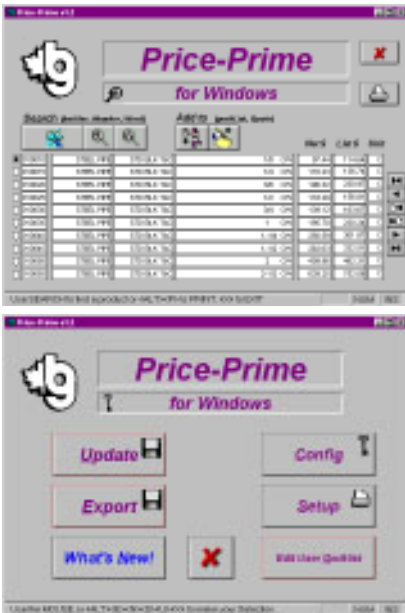

bartle & gibson co. ltd.

Plumbing, Heating, & Electrical Supplies

Price-Prime™ is Here!

Introducing *Price-Prime!*

Price-Prime is Bartle & Gibson Co. Ltd.'s 'price-book-on-disk'. The program contains the COMPLETE B&G product file, and is updated between 8 and 12 times per year.

Some of *Price-Prime's* features are:

- Runs in Microsoft Windows 3.1™, Windows 9X™
- Quick and easy installation and updating
- Graphical interface
- Mouse, as well as keyboard, navigation
- Data can easily be used in other Windows™ applications
- Contains the complete B&G product file - plbg. and elec.
- Allows a search by product section, B&G code, or word
- All prices shown are YOUR net and/or list
- User defined quick-look-up product list